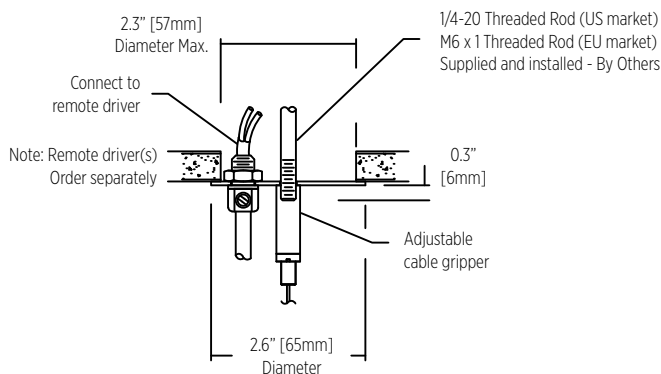

MOP-2A-2 Order Separately