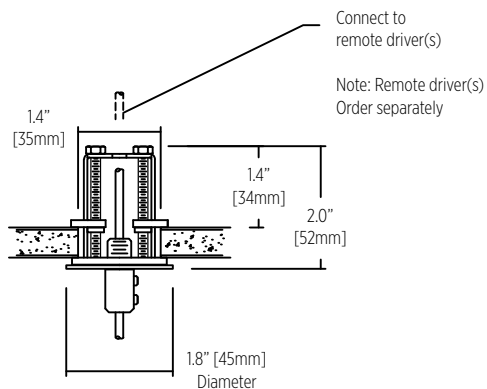

CMOP-3-2 Standard - Supplied

Mounting Option Power 3-2
Suspension Assembly
Installed in drywall or wood ceiling