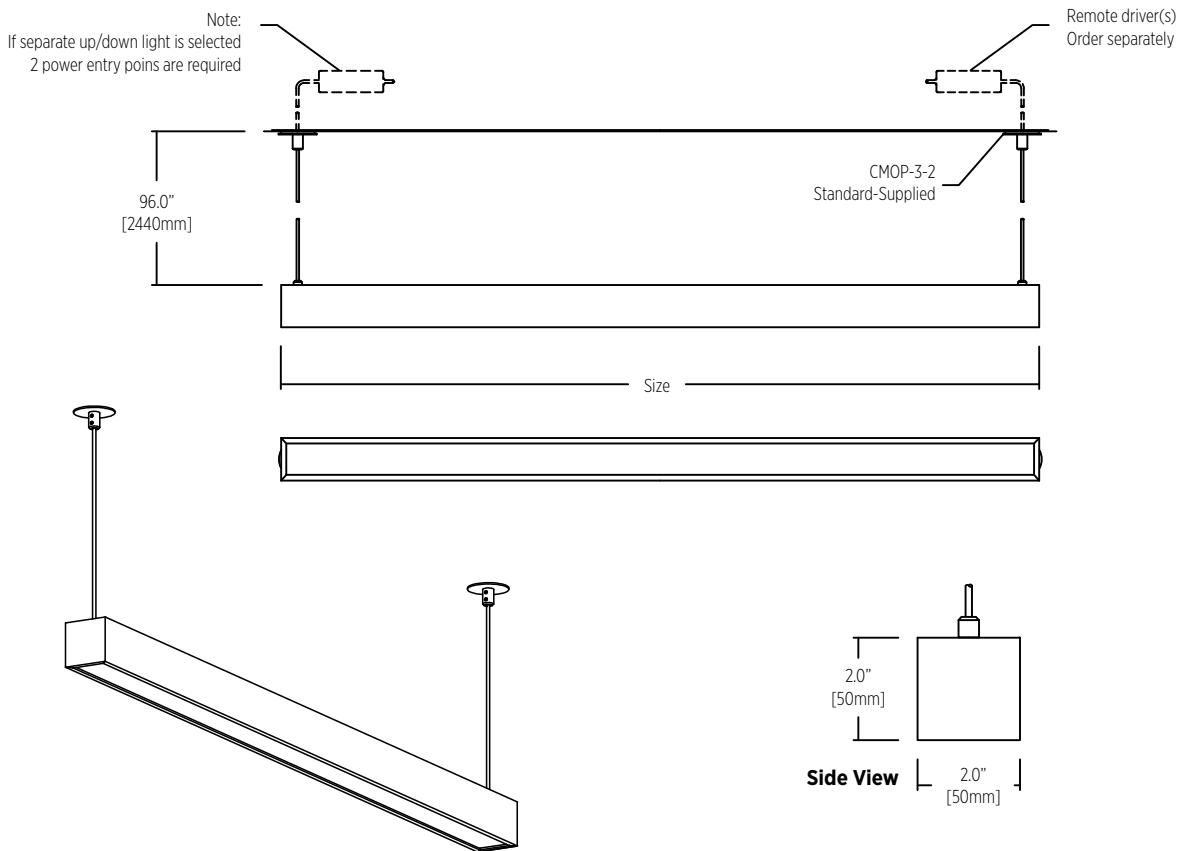

INSTALLATION TYPE

Straight power cables with remote driver