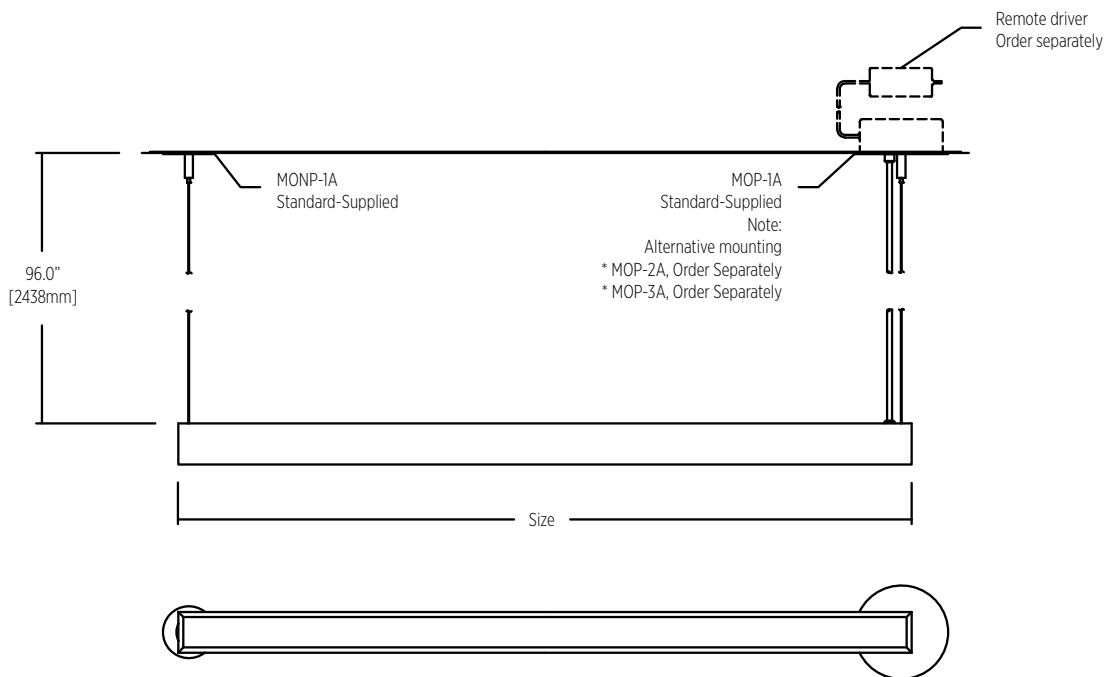

INSTALLATION TYPE

Straight cables with remote driver