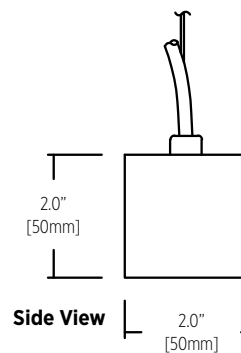

INSTALLATION TYPE

Straight cables with remote driver