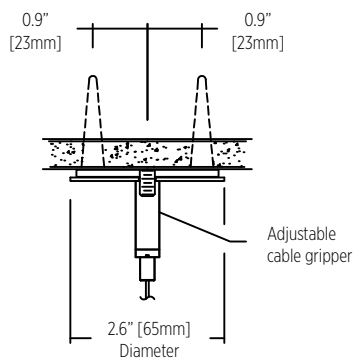

MONP-1A-2 Alternative - Supplied