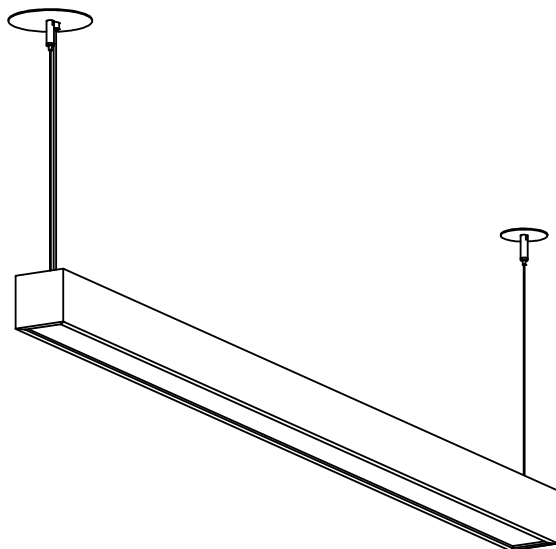

INSTALLATION TYPE

Straight cables with remote driver