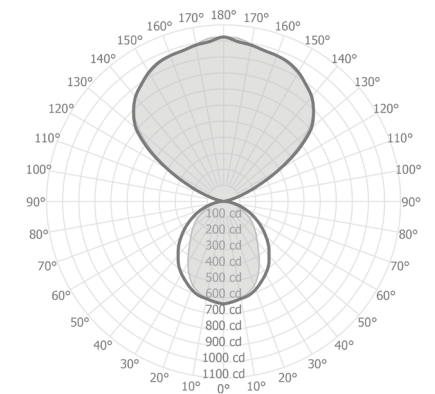

Example fixture number:

1672 - P - 48 - LD - LI - 30 - 2 - RD - S - SW - SA - 16 - SC - CS - CC